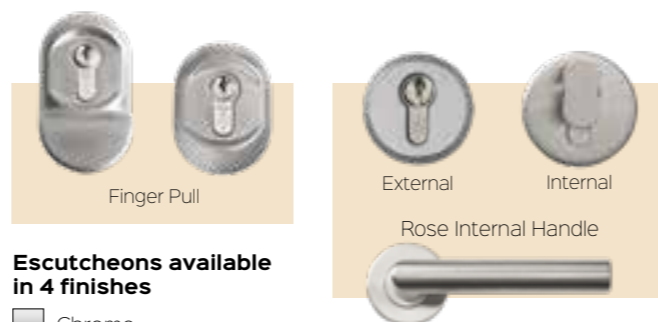

MARS GLASS

HALO & CORVUS GLASS

STANDARD GLASS RANGE

All the glass with this symbol is available with an aluminium frame for a super sleek look.

SATURN GLASS

ASTRO, PLUTO & POLARIS GLASS

DOOR FURNITURE

HANDLES

Handles available in 7 finishes

-  Chrome
-  Black
-  White
-  Brushed Silver
-  Gold
-  Bronze
-  Antique Black

ESCUTCHEONS

Finger Pull / Escutcheons & Auto Engage Locks

Escutcheons available in 4 finishes

-  Chrome
-  Black
-  Gold
-  Stainless Steel

Available in Stainless Steel, Black & Chrome.

DOOR KNOB

Round Knob
Available in Stainless Steel only.

KNOCKERS

Slim Avocet Knocker

Black Urn Knocker
with optional spyhole.