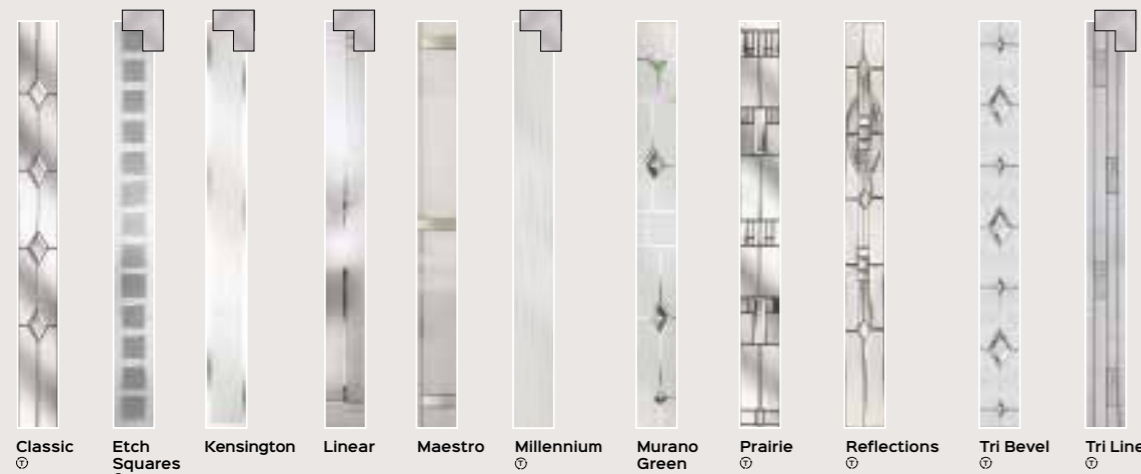

Available in 4 finishes

-  Chrome
-  Black
-  White
-  Brushed Silver

Available in 6 finishes

-  Chrome
-  Black
-  White
-  Graphite
-  Gold
-  Bronze

HINGE OPTIONS

2DF Flag Hinge

2DC Butt Hinge

NUMERALS

SUPER NOVA GLASS

BACK DOOR GLASS

ORION GLASS

SOLAR GLASS

STELLAR GLASS

CALLISTO GLASS

HALLEY GLASS

NEPTUNE GLASS

MARS GLASS

HALO & CORVUS GLASS

STANDARD GLASS RANGE

All the glass with this symbol is available with an aluminium frame for a super sleek look.

SATURN GLASS

ASTRO, PLUTO & POLARIS GLASS

DOOR FURNITURE

HANDLES

Handles available in 7 finishes

-  Chrome
-  Black
-  White
-  Brushed Silver
-  Gold
-  Bronze
-  Antique Black

ESCUTCHEONS

Finger Pull / Escutcheons & Auto Engage Locks

Escutcheons available in 4 finishes