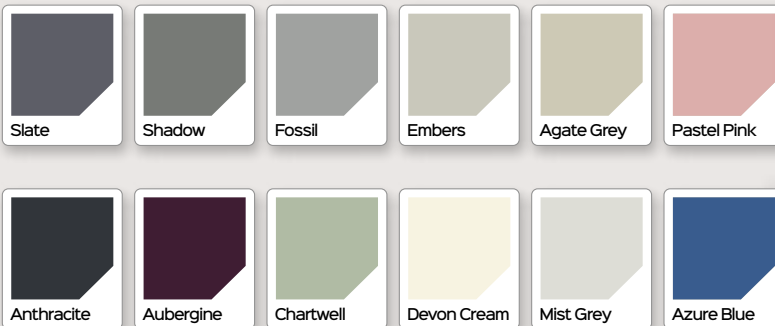

Saturn
Colour: Anthracite
Glass: Murano Black
Frame: Grey

**3 GLASS
OPTIONS &
UNLIMITED
COLOUR
CHOICES**

Ⓢ These designs are triple glazed and an alternative backing glass cannot be selected.

Saturn
Colour: Red
Glass: Murano Red

Lever Options

COLOUR RANGE

FIND YOUR PERFECT COLOUR

You can now choose any colour from the extensive RAL range to personalise your door.

STANDARD COLOURS

Available in a range of 7 standard external colours.

UNLIMITED COLOUR OPTIONS

Extensive sprayed RAL colour range available for Sapphire range.

White is the standard interior colour but both sides can be coloured for an extra cost.

We can colour your door frame to match your door!