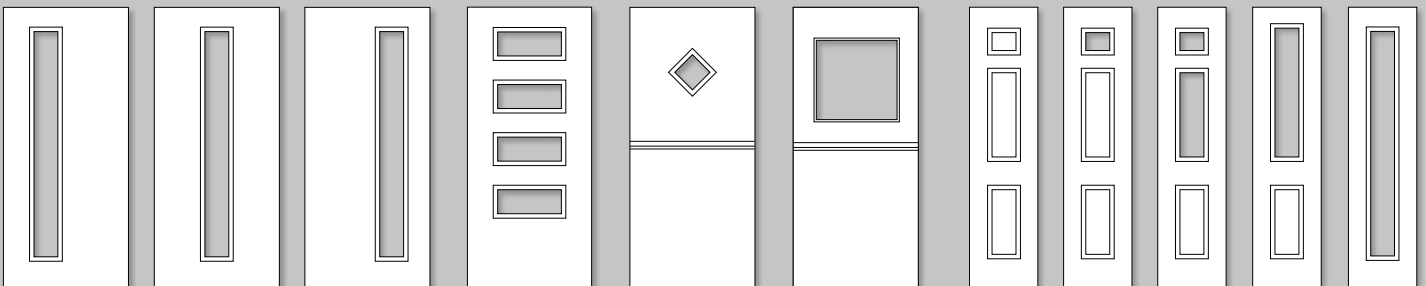

Halley (Left, centre & right options) Page 34 & 35   **Saturn** Page 36   **Polaris Stable** Page 40 & 41   **Mercury Stable** Page 40 & 41   **Side Panels*****