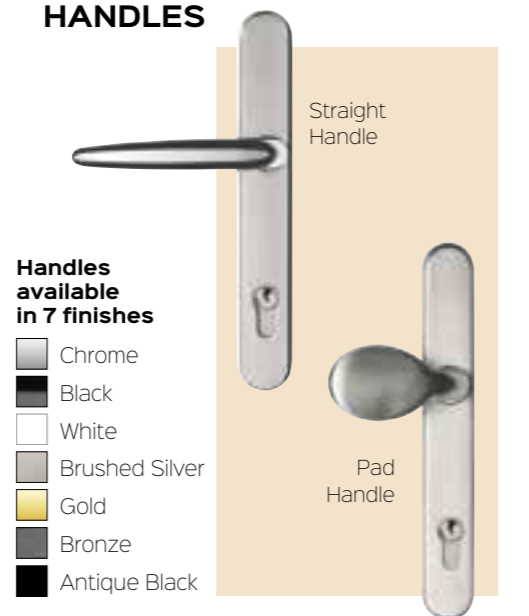

MARS GLASS

HALO & CORVUS GLASS

STANDARD GLASS RANGE

All the glass with this symbol is available with an aluminium frame for a super sleek look.

SATURN GLASS

ASTRO, PLUTO & POLARIS GLASS

DOOR FURNITURE

HANDLES

Handles available in 7 finishes

-  Chrome
-  Black
-  White
-  Brushed Silver
-  Gold
-  Bronze
-  Antique Black

ESCUTCHEONS

Finger Pull / Escutcheons & Auto Engage Locks

Escutcheons available in 4 finishes