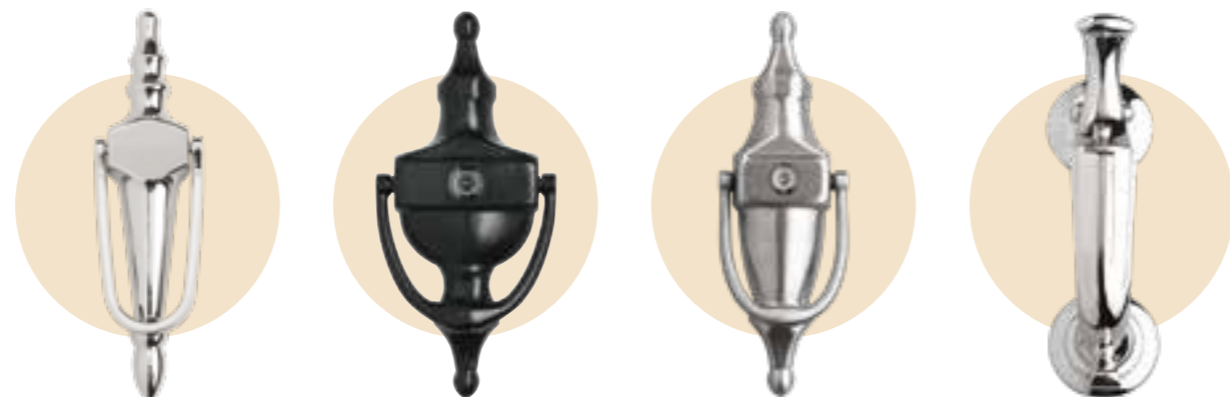

Handles available in 7 finishes

-  Chrome
-  Black
-  White
-  Brushed Silver
-  Gold
-  Bronze
-  Antique Black

ESCUTCHEONS

Finger Pull / Escutcheons & Auto Engage Locks

Escutcheons available in 4 finishes

-  Chrome
-  Black
-  Gold
-  Stainless Steel

Available in Stainless Steel, Black & Chrome.

DOOR KNOB

Round Knob
Available in Stainless Steel only.

KNOCKERS

Slim Avocet Knocker

Black Urn Knocker
with optional spyhole.

Brushed Silver Slim Urn Knocker
with optional spyhole.

Doctors Knocker
Chrome only.

Chrome Oval Knocker
with optional spyhole.

White

Knockers available in 7 finishes

-  Chrome
-  Black
-  White
-  Brushed Silver
-  Gold
-  Bronze
-  Antique Black