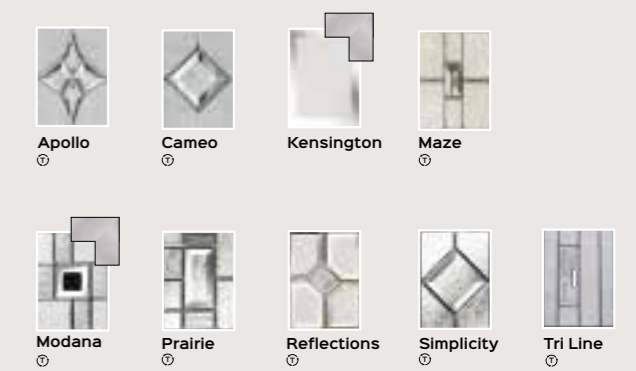

SUPER NOVA GLASS

BACK DOOR GLASS

ORION GLASS

SOLAR GLASS

STELLAR GLASS

CALLISTO GLASS

HALLEY GLASS

NEPTUNE GLASS

MARS GLASS

HALO & CORVUS GLASS

STANDARD GLASS RANGE

All the glass with this symbol is available with an aluminium frame for a super sleek look.

SATURN GLASS

ASTRO, PLUTO & POLARIS GLASS

DOOR FURNITURE

HANDLES

Handles available in 7 finishes

-  Chrome
-  Black
-  White
-  Brushed Silver
-  Gold
-  Bronze
-  Antique Black

ESCUTCHEONS

Finger Pull / Escutcheons & Auto Engage Locks

Escutcheons available in 4 finishes