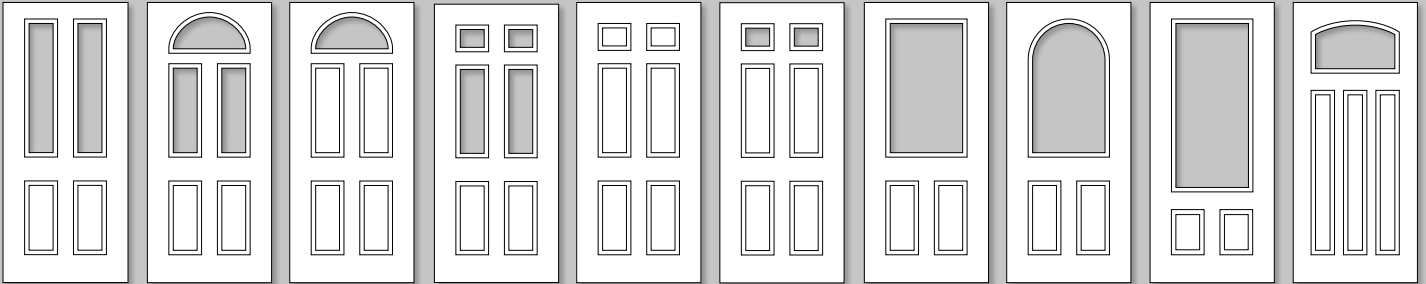

DOOR STYLES

TRADITIONAL STYLES

*Moonshine and Luna doors are available with a sunburst cassette if required.
**Orion & Callisto are not available in solid core.

Meteor Page 10 & 11   **Luna*** Page 12 & 13   **Moonshine*** Page 12 & 13   **Cosmos** Page 14 & 15   **Galaxy Solid** Page 14 & 15   **Galaxy** Page 14 & 15   **Super Nova** Page 16 & 17   **Stellar** Page 16 & 17   **Orion**** Page 18   **Callisto**** Page 19