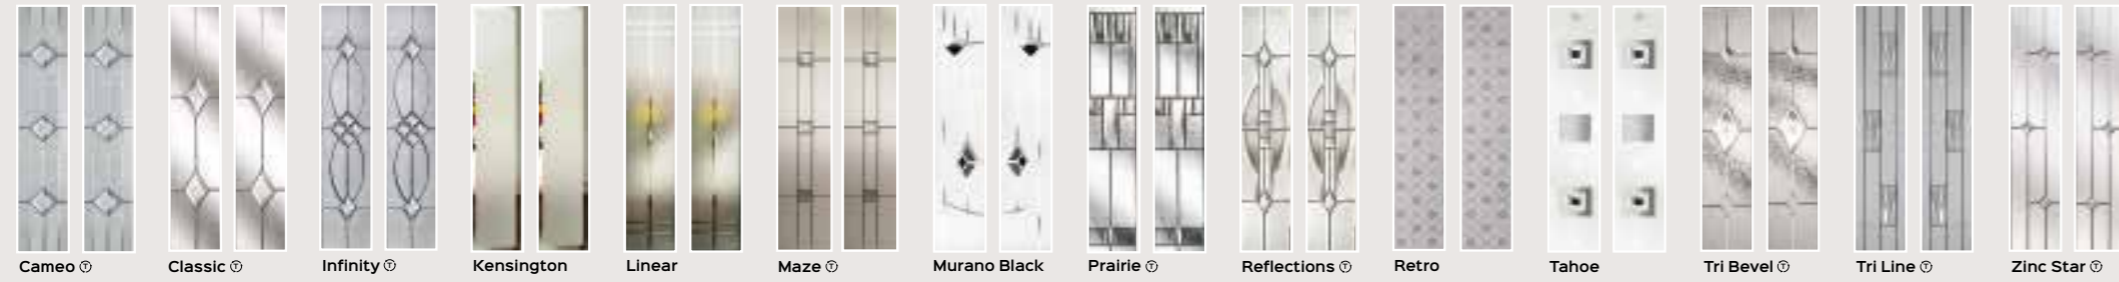

Available in 4 finishes

-  Chrome
-  Black
-  White
-  Brushed Silver

Available in 6 finishes

-  Chrome
-  Black
-  White
-  Graphite
-  Gold
-  Bronze

HINGE OPTIONS

2DF Flag Hinge

2DC Butt Hinge

NUMERALS

Offset Round Bar Handle
Available in 600mm, 1200mm
1800mm
Black Bar only available in 1200mm

Inline Rectangular Bar Handle
Available in 900mm
1500mm

Swept Handle
720mm

METEOR GLASS

LUNA & MOONSHINE GLASS

COSMOS & GALAXY GLASS

SUPER NOVA GLASS

BACK DOOR GLASS

ORION GLASS

SOLAR GLASS

STELLAR GLASS

CALLISTO GLASS

HALLEY GLASS

NEPTUNE GLASS

MARS GLASS

HALO & CORVUS GLASS

STANDARD GLASS RANGE

All the glass with this symbol is available with an aluminium frame for a super sleek look.

SATURN GLASS

ASTRO, PLUTO & POLARIS GLASS

DOOR FURNITURE

HANDLES