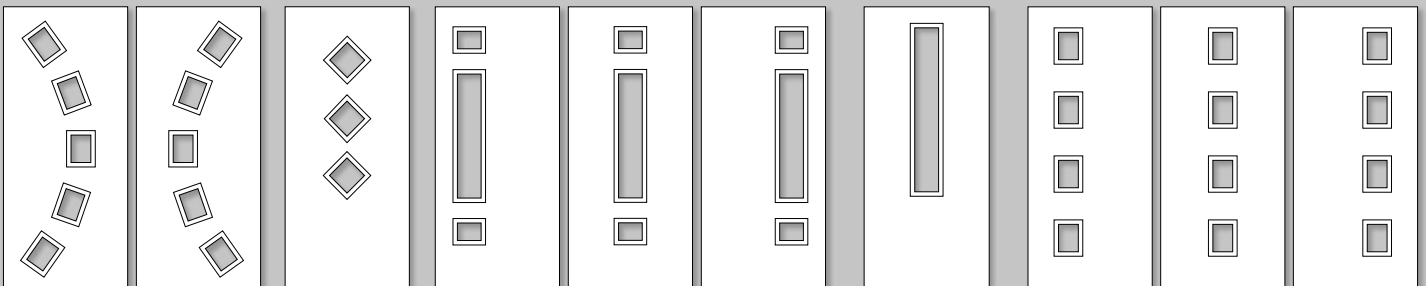

Halo (Left & right options) Page 24 & 25   **Astro** Page 26 & 27   **Neptune (Left, centre & right options)** Page 28 & 29   **Mars** Page 30 & 31   **Corvus (Left, centre & right options)** Page 32 & 33