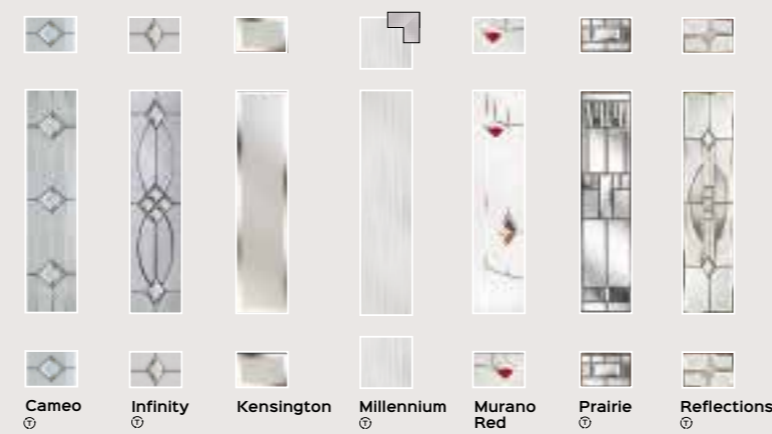

Available in 4 finishes

-  Chrome
-  Black
-  White
-  Brushed Silver

Available in 6 finishes

-  Chrome
-  Black
-  White
-  Graphite
-  Gold
-  Bronze

HINGE OPTIONS

2DF Flag Hinge

2DC Butt Hinge

NUMERALS

SUPER NOVA GLASS

BACK DOOR GLASS

ORION GLASS

SOLAR GLASS

STELLAR GLASS

CALLISTO GLASS

HALLEY GLASS

NEPTUNE GLASS

MARS GLASS

HALO & CORVUS GLASS

STANDARD GLASS RANGE

All the glass with this symbol is available with an aluminium frame for a super sleek look.

SATURN GLASS

ASTRO, PLUTO & POLARIS GLASS

DOOR FURNITURE

HANDLES

Handles available in 7 finishes

-  Chrome
-  Black
-  White
-  Brushed Silver
-  Gold
-  Bronze
-  Antique Black

ESCUTCHEONS

Finger Pull / Escutcheons & Auto Engage Locks

Escutcheons available in 4 finishes