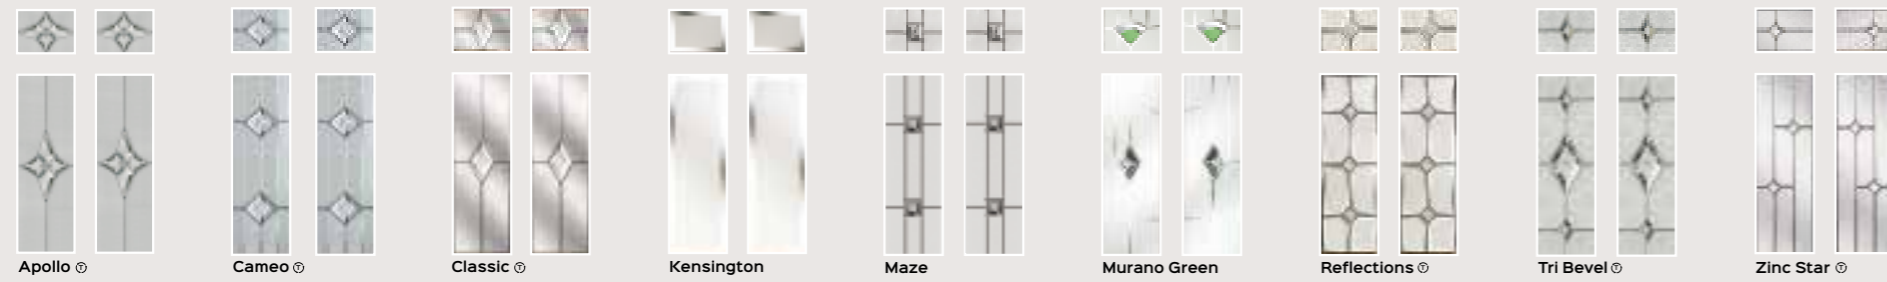

Available in 4 finishes

-  Chrome
-  Black
-  White
-  Brushed Silver

Available in 6 finishes

-  Chrome
-  Black
-  White
-  Graphite
-  Gold
-  Bronze

HINGE OPTIONS

2DF Flag Hinge

2DC Butt Hinge

NUMERALS

Offset Round Bar Handle
Available in 600mm, 1200mm
1800mm
Black Bar only available in 1200mm

Inline Rectangular Bar Handle
Available in 900mm
1500mm

Swept Handle
720mm

METEOR GLASS

LUNA & MOONSHINE GLASS

COSMOS & GALAXY GLASS

SUPER NOVA GLASS

BACK DOOR GLASS

ORION GLASS

SOLAR GLASS

STELLAR GLASS

CALLISTO GLASS

HALLEY GLASS

NEPTUNE GLASS