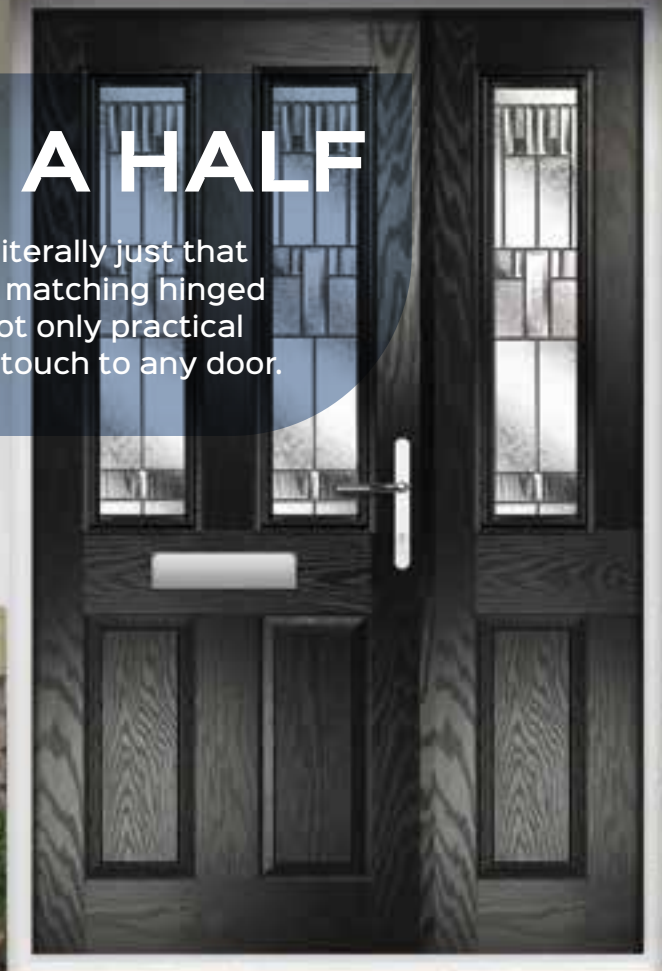

DOOR & A HALF

Our 'Door and a Half' is literally just that - a composite door plus matching hinged side panel. These are not only practical but add a super stylish touch to any door.

Door & a Half Meteor
Colour: Black
Glass: Prairie ☉
Frame: White

Door & a Half Cosmos
Colour: White
Glass: Reflections ☉